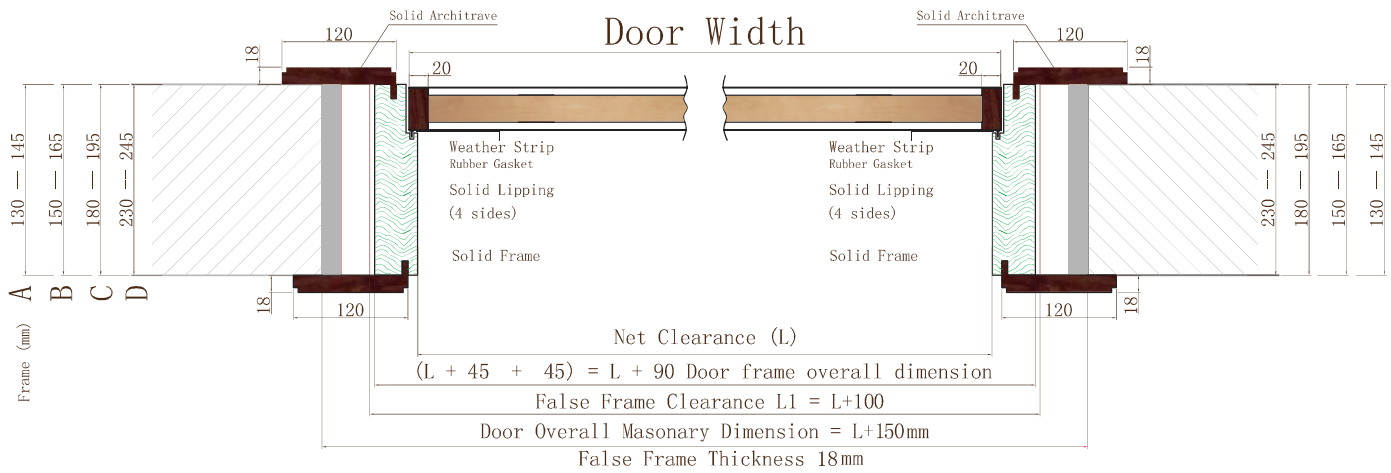

■ **Wood Material:** Walnut, Oak, Cherry

■ **Color:** Walnut, Mocha Oak, Natural Oak, Cherry

► **Horizontal section of door**

► **Vertical section of door**

► **Construction details:**

DOOR TYPE	Door Leaf Clearance (mm) L x H:2100* x Th:45	False Frame Clearance (mm) H1:2150*	Masonry Opening for 18mm thick False Frame, H=2200*
Interior	600	700	750
	700	800	850
	800	900	950
	900	1000	1050
** Entrance	1000	1100	1150
	1100	1200	1250

* Height measured from finished floor level (FFL).
 * H=2300mm are available upon request.
 ** Entrance door thickness 55mm with security lock engraving.

Technical Features:

A. Leaf

Inner structure:

Solid wood core covered with 8mm MDF panels veneered and polyurethane coated (open or closed texture).

B. Frame

Inner structure:

Solid wood polyurethane coated (open or closed texture) with rubber gasket for noise and dust reduction.

Dimensions (W x Th x H):

- Interior Door: (130, 150, 180) x 45 x 2100 mm with 50mm Door Cut
- Exterior Door: (180, 230) x 45 x 2100 mm with 60mm Door Cut

Dimensions:

(80, 100, 120)mm width x 18mm thick.

Leaf Designs:

D1 Eleganza Exterior

D2 Eleganza Interior

D3 Horizon

D4 Linea

D5 Napoleon