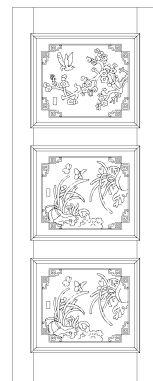

D10 Paradiso

A Quality product of SpecsPro International

Awkar - Moghara Street - Bldg. 18 - Beirut - Lebanon

Tel. +961 4 544 280 | Fax. +961 4 544 230

www.veneto-doors.com