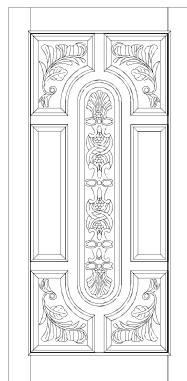

D7 Conquistador
Carved