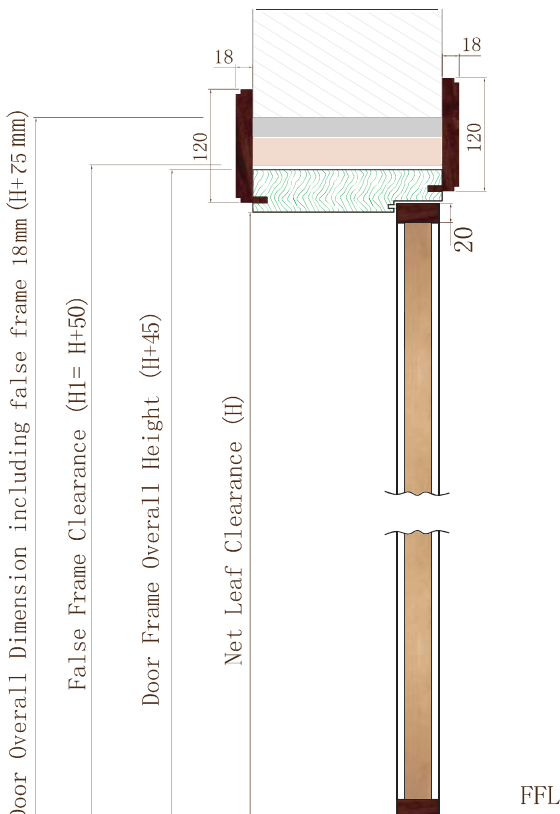

■ **Wood Material:** Walnut, Oak, Cherry

■ **Color:** Walnut, Mocha Oak, Natural Oak, Cherry

► **Horizontal section of door**

► **Vertical section of door**

► **Construction details:**

DOOR TYPE	Door Leaf Clearance (mm) L x H:2100* x Th:45	False Frame Clearance (mm) H1:2150*	Masonry Opening for 18mm thick False Frame, H=2200*
Interior	600	700	750
	700	800	850
	800	900	950
	900	1000	1050
** Entrance	1000	1100	1150
	1100	1200	1250

* Height measured from finished floor level (FFL).
 * H=2300mm are available upon request.
 ** Entrance door thickness 55mm with security lock engraving.

Technical Features:

A. Leaf

Inner structure:

Solid wood core covered with 8mm MDF panels veneered and polyurethane coated (open or closed texture).

B. Frame

Inner structure:

Solid wood polyurethane coated (open or closed texture) with rubber gasket for noise and dust reduction.

Dimensions (W x Th x H):

- Interior Door: (130, 150, 180) x 45 x 2100 mm with 50mm Door Cut
- Exterior Door: (180, 230) x 45 x 2100 mm with 60mm Door Cut

Dimensions:

(80, 100, 120)mm width x 18mm thick.

Leaf Designs:

D1 Eleganza Exterior

D2 Eleganza Interior

D3 Horizon

D4 Linea

D5 Napoleon